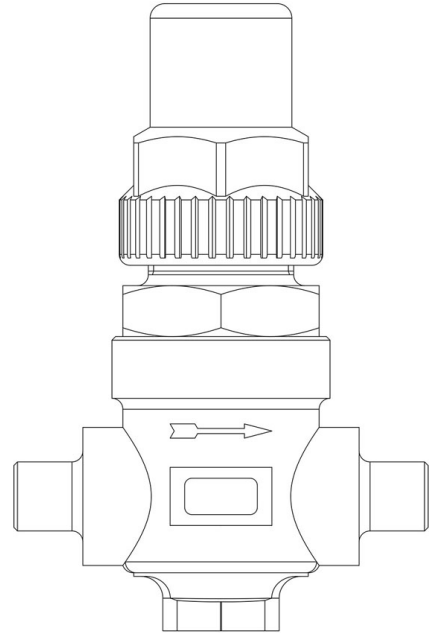

Product Code

6420/M18

Capped Valve
18 mm ODS

CLASSIC

Product use

Accessories for use with the following ASHRAE 34:2019 refrigerants, Class A1:

HCFC (R22)

HFC (R134a, R404A, R407C, R410A, R507)

HFO (R1234ze)

HFO + HFC (R448A, R449A, R450A, R452A, R513A, R515A, R515B)

Product details

Connections SAE Flare -

Connections ODS Ø [in.] -

ODS Ø [mm] 18

Kv [m³/h] 3,5

PS [bar] 45