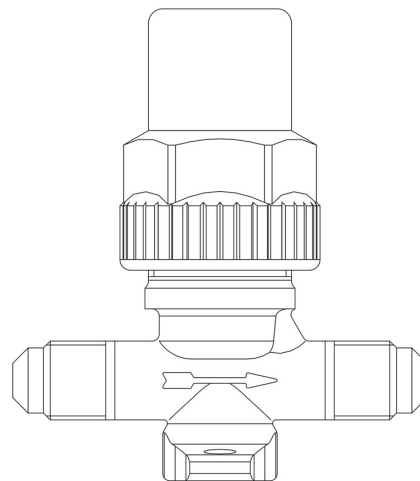

## Product Code

# 6010/2

Two Ways Hermetic Valve  
1/4" SAE SAE FLARE

CLASSIC

### Product details

Access fitting SAE Flare -

Connections SAE Flare 1/4"

Connections SAE Flare 1/4"

ODS Ø [in.] -

ODS Ø [mm] -

Kv[m<sup>3</sup>/h] 0,27

PS[bar] 45