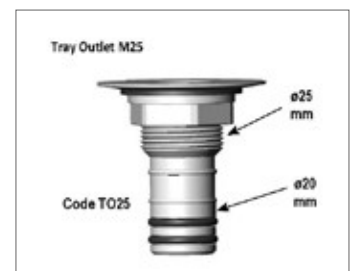

Sifon**

- Avoids bad smells!
- Can be installed vertically and horizontally
- Various connection combinations possible. Contact us
- Inspectable

Maintenance & Inspection

Model	SIFON-O
Part Code	0514.00007.022
Ø A	20 mm
Ø B	16-18 mm
Packing	20 x 1 pcs
MOQ	20 pcs
OIM	20 pcs

Metal Tray Outlet Connection

- For a professional connection to a drain pan

Model	T025
Part Code	0513.00544.000
Connections	for Ø 20 mm
Packing	100x1 set
MOQ	100 sets
OIM	100 sets

* Pre-mounted O-ring and pre-lubricated