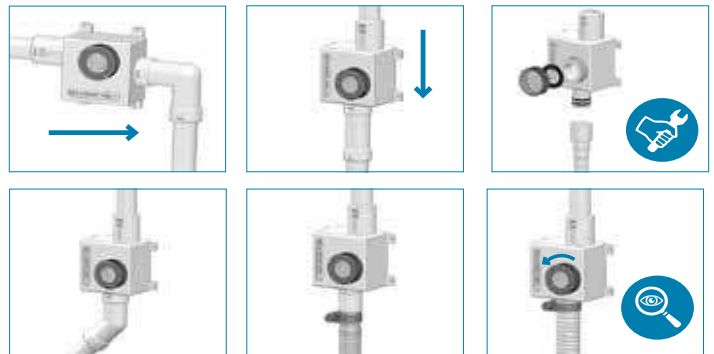

Sifon**

- Avoids bad smells!
- Can be installed vertically and horizontally
- Various connection combinations possible. Contact us
- Inspectable

Maintenance & Inspection

Model	SIFON-O
Part Code	0514.00007.022
Ø A	20 mm
Ø B	16-18 mm
Packing	20 x 1 pcs
MOQ	20 pcs
OIM	20 pcs

Metal Tray Outlet Connection

- For a professional connection to a drain pan

Model	T025
Part Code	0513.00544.000
Connections	for Ø 20 mm
Packing	100x1 set
MOQ	100 sets
OIM	100 sets

* Pre-mounted O-ring and pre-lubricated