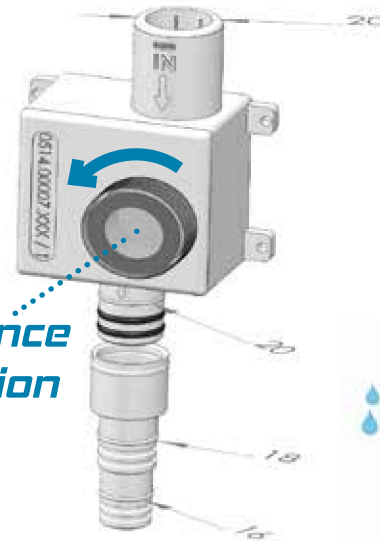

Sifon**

- Avoids bad smells!
- Can be installed vertically and horizontally
- Various connection combinations possible. Contact us
- Inspectable

Maintenance & Inspection

Model	SIFON-O
Part Code	0514.00007.022
Ø A	20 mm
Ø B	16-18 mm
Packing	20 x 1 pcs
MOQ	20 pcs
OIM	20 pcs

Metal Tray Outlet Connection

- For a professional connection to a drain pan

Model	T025
Part Code	0513.00544.000
Connections	for Ø 20 mm
Packing	100x1 set
MOQ	100 sets
OIM	100 sets

* Pre-mounted O-ring and pre-lubricated