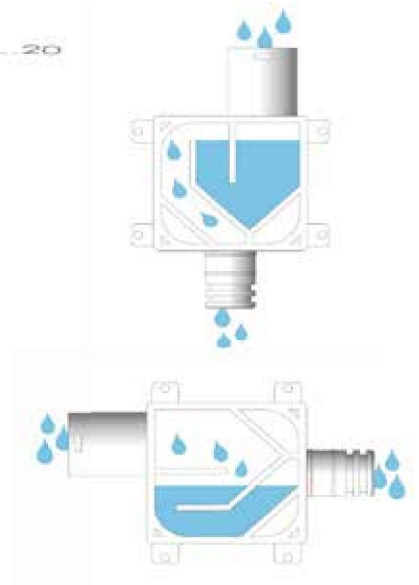

Sifon**

- Avoids bad smells!
- Can be installed vertically and horizontally
- Various connection combinations possible. Contact us
- Inspectable

Maintenance & Inspection

Model	SIFON-O
Part Code	0514.00007.022
Ø A	20 mm
Ø B	16-18 mm
Packing	20 x 1 pcs
MOQ	20 pcs
OIM	20 pcs

Metal Tray Outlet Connection

- For a professional connection to a drain pan

Model	T025
Part Code	0513.00544.000
Connections	for Ø 20 mm
Packing	100x1 set
MOQ	100 sets
OIM	100 sets

* Pre-mounted O-ring and pre-lubricated