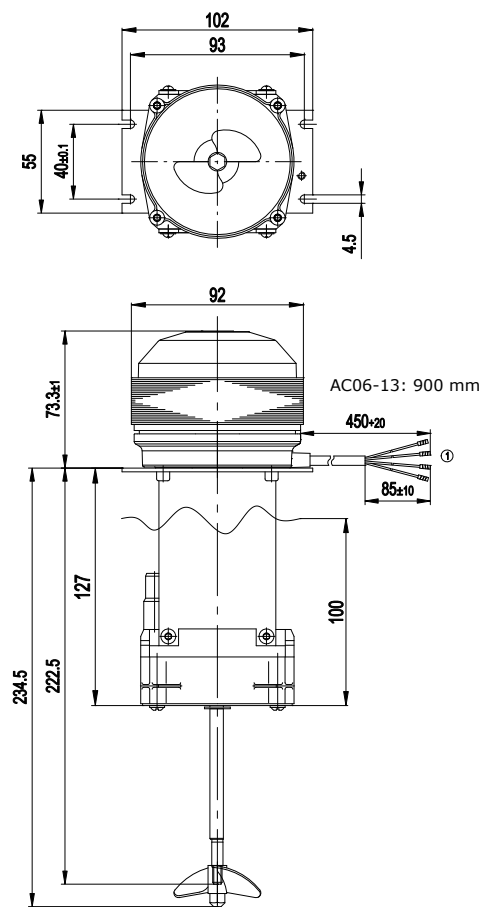

### 3.1 Product drawing

All measures have the unit mm.

1	Connection line silicone 4G, 4x brass lead tips crimped
---	---